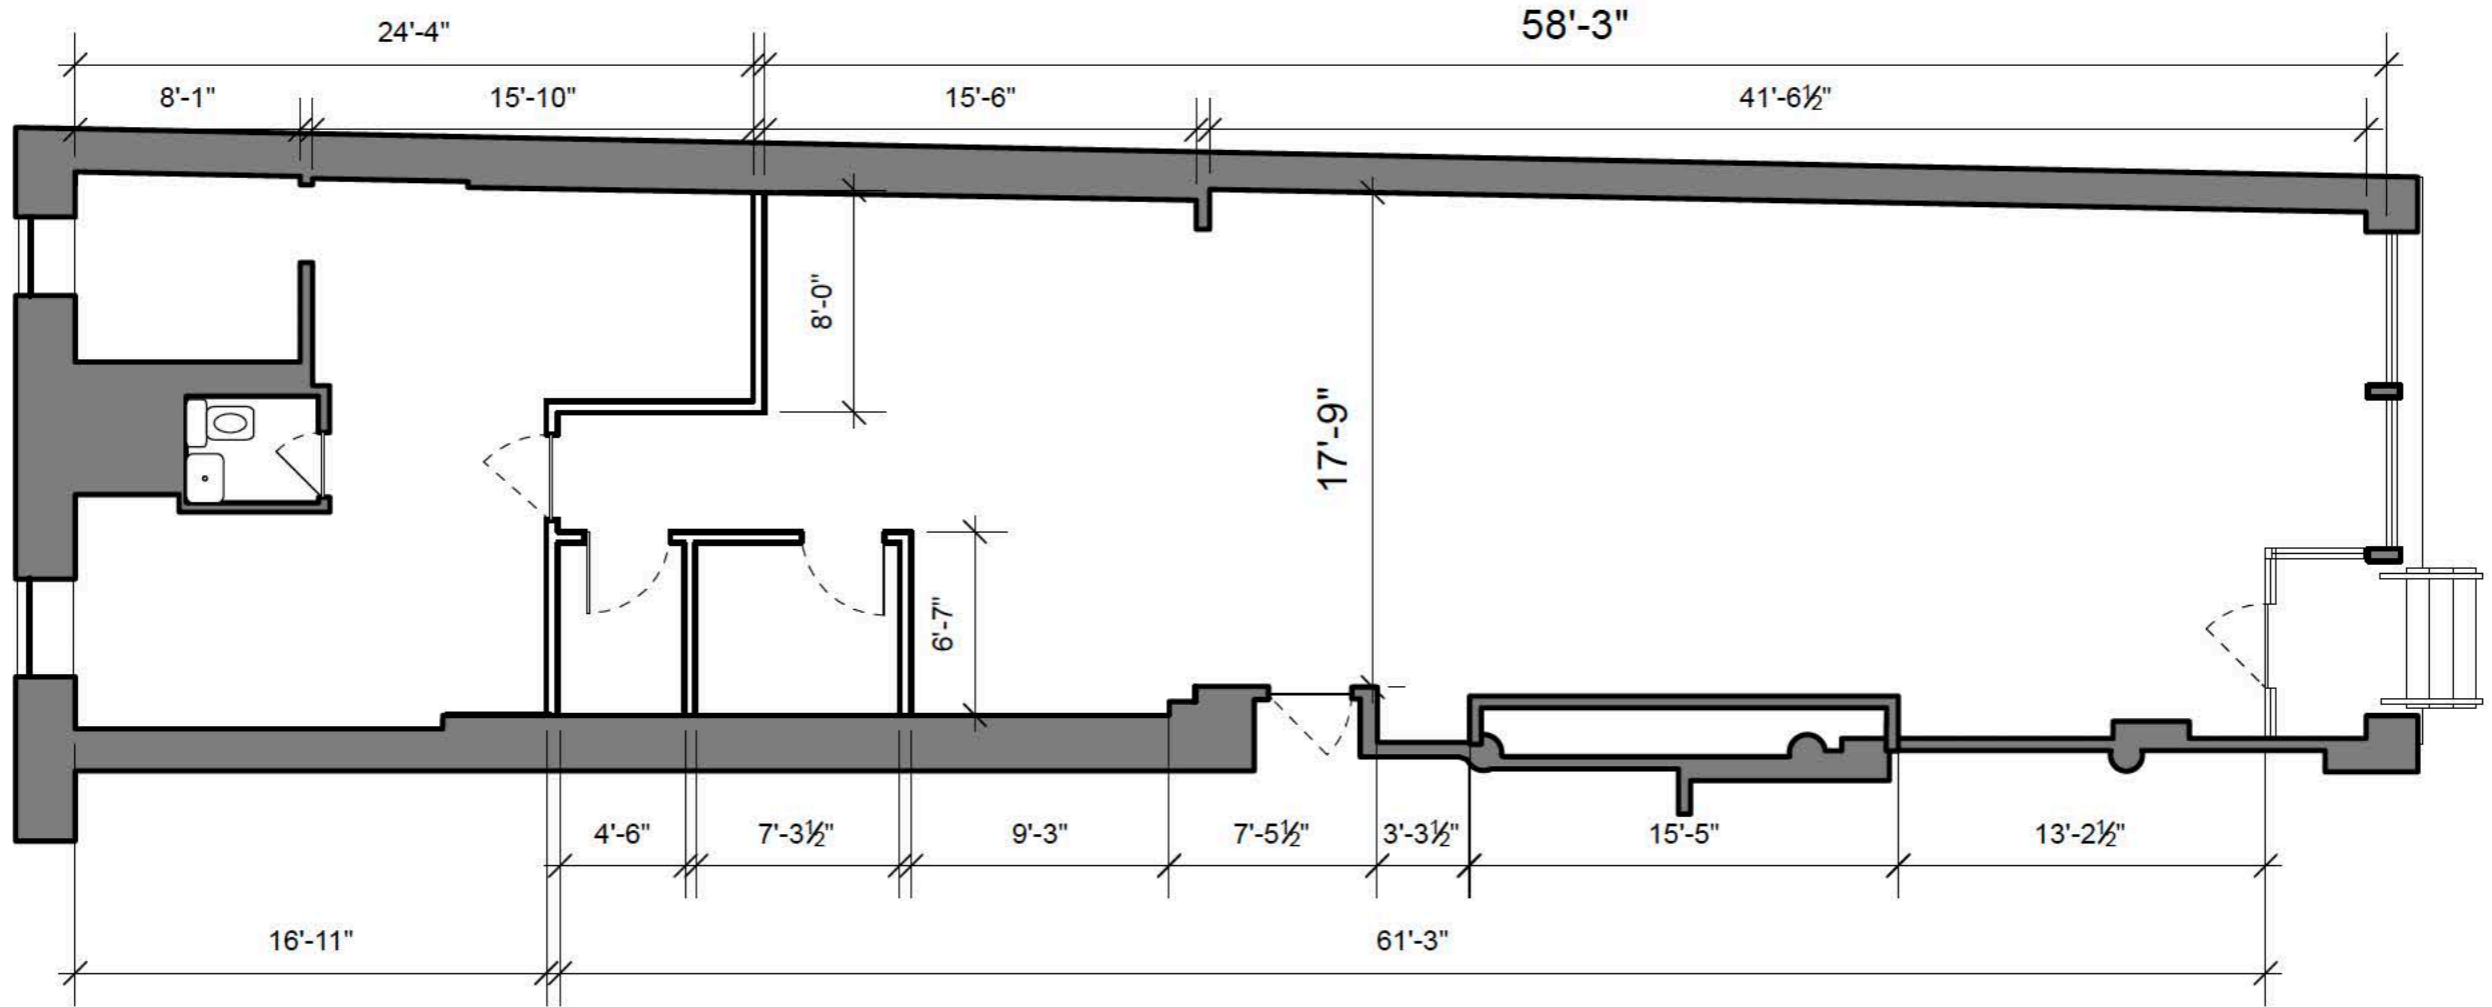

NOT FOR CONSTRUCTION FOR  
INFORMATIONAL PURPOSES ONLY.

262 MOTT STREET, NYC 10012  
PARASOL PROJECTS

Ceiling height varies. In the back office 103", in front section it's up to 109".