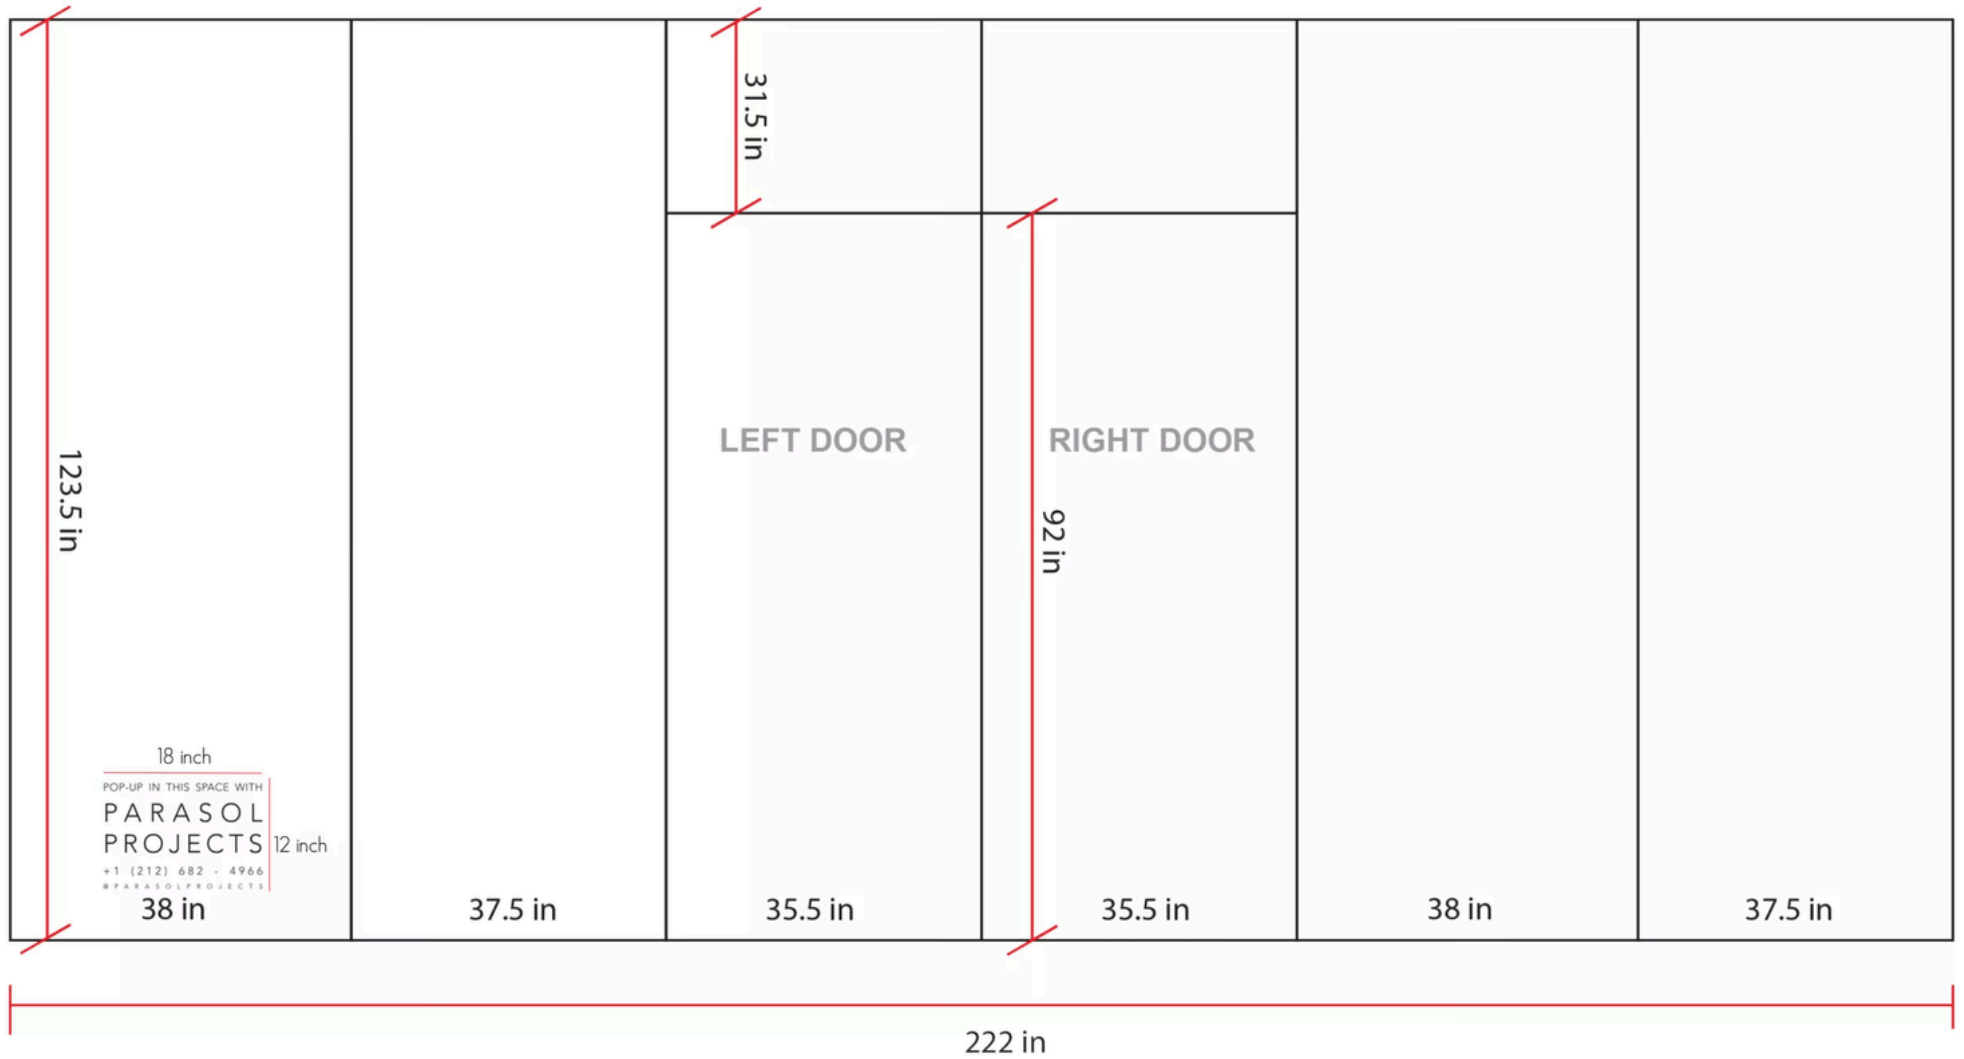

FLOOR PLAN
NOT FOR CONSTRUCTION
DIMENSIONS ARE APPROXIMATE

NOT FOR CONSTRUCTION. FOR INFORMATION
PURPOSES ONLY. DIMENSIONS ARE APPROXIMATE.

PARASOL PROJECTS
2 RIVINGTON
NEW YORK CITY, 10012