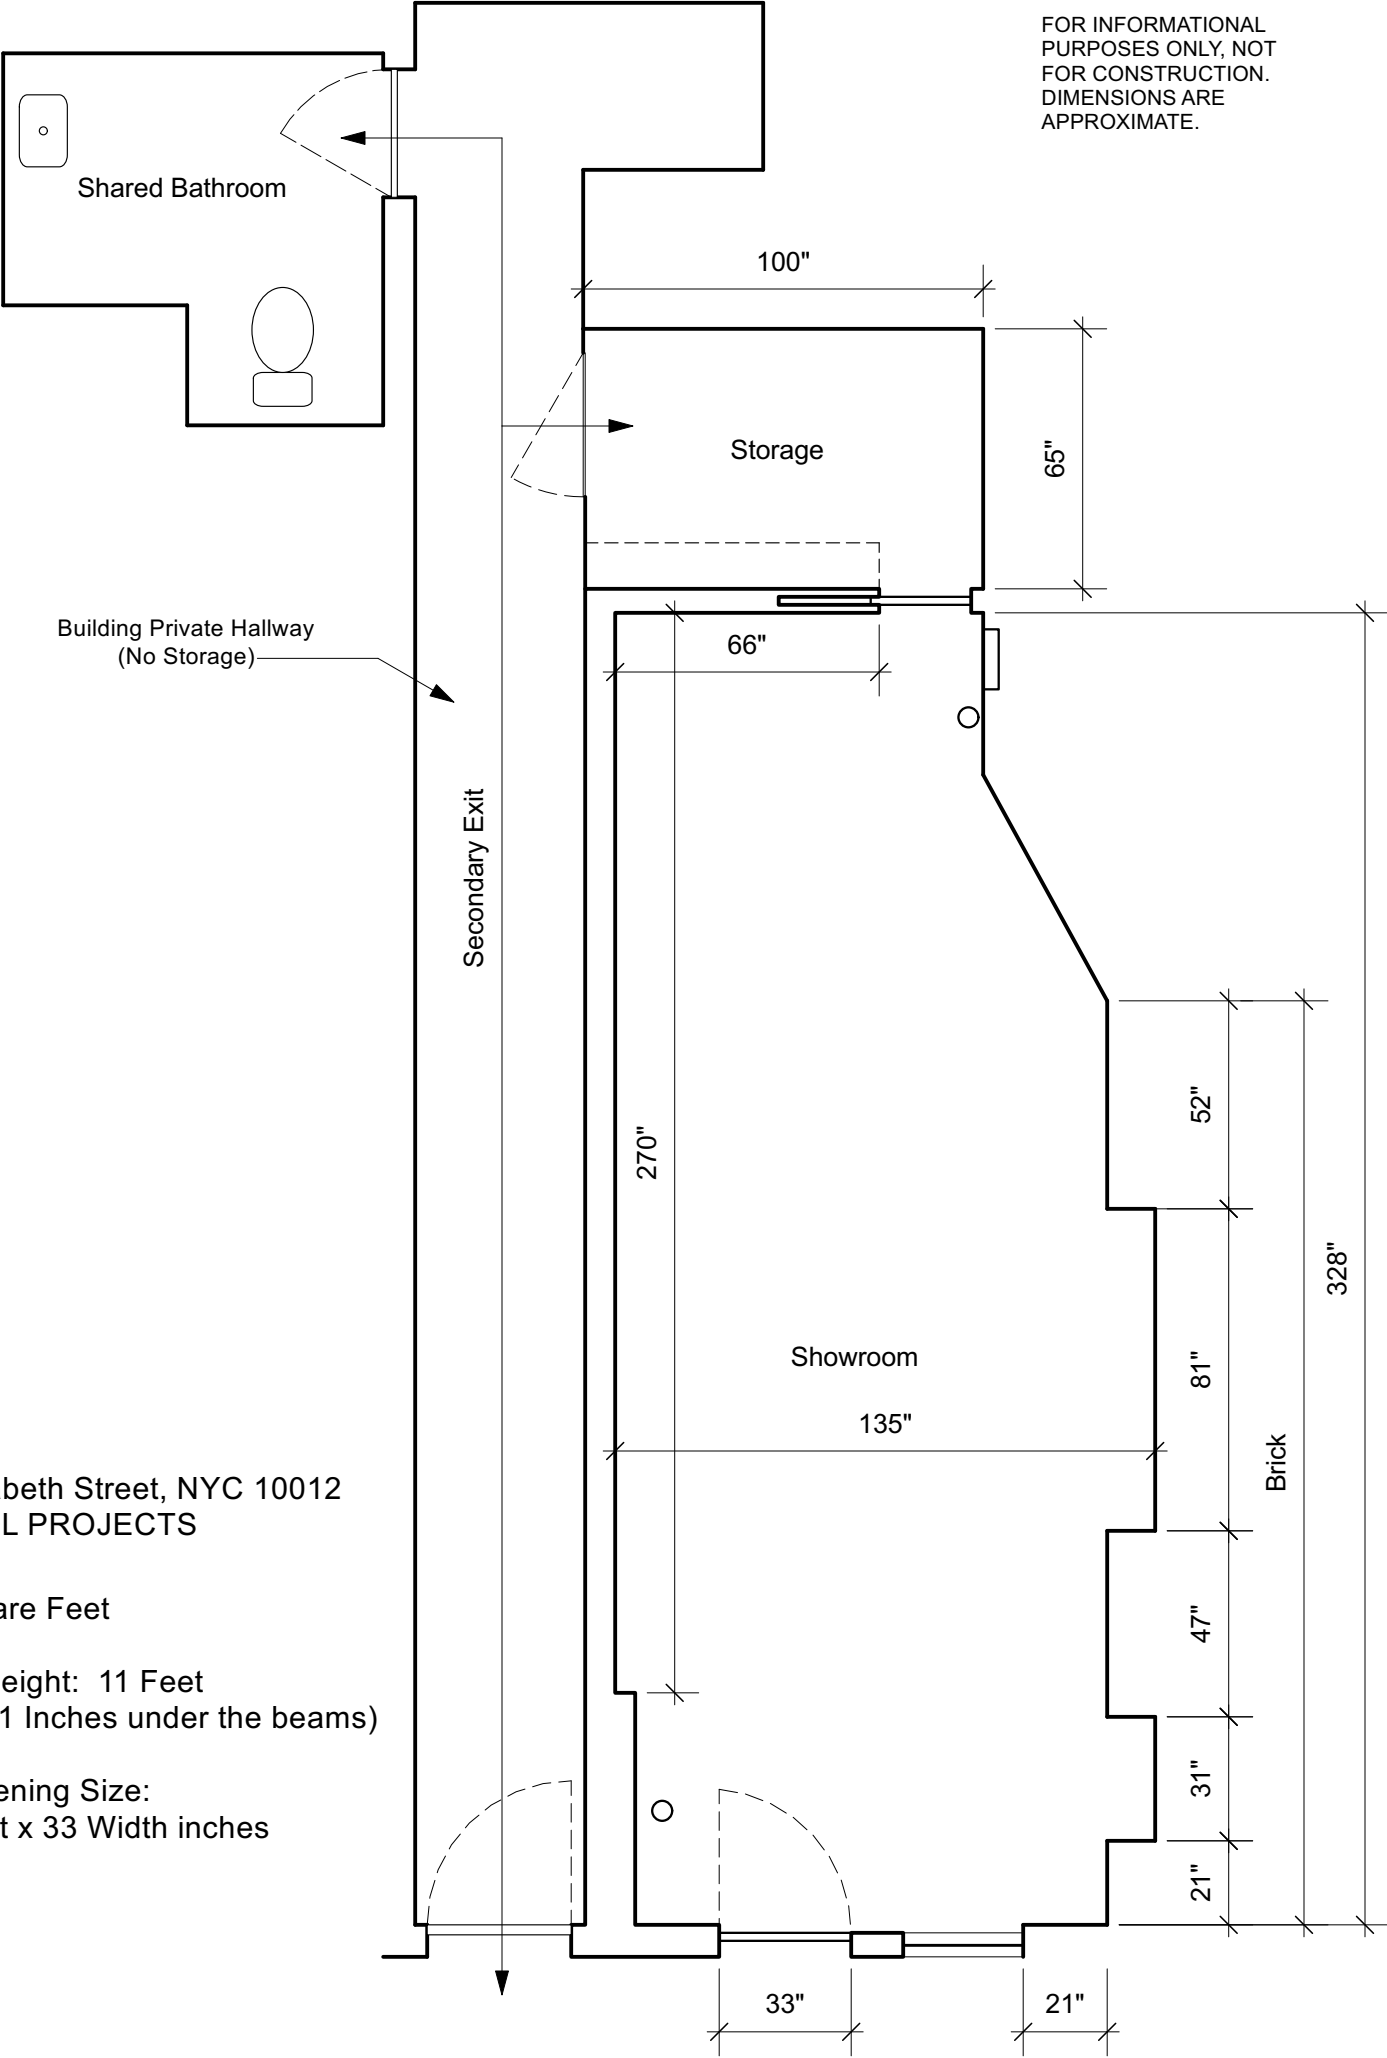

FOR INFORMATIONAL
PURPOSES ONLY, NOT
FOR CONSTRUCTION.
DIMENSIONS ARE
APPROXIMATE.

247 Elizabeth Street, NYC 10012
PARASOL PROJECTS

375 Square Feet

Ceiling Height: 11 Feet
(9 Feet 11 Inches under the beams)

Door Opening Size:
98 Height x 33 Width inches