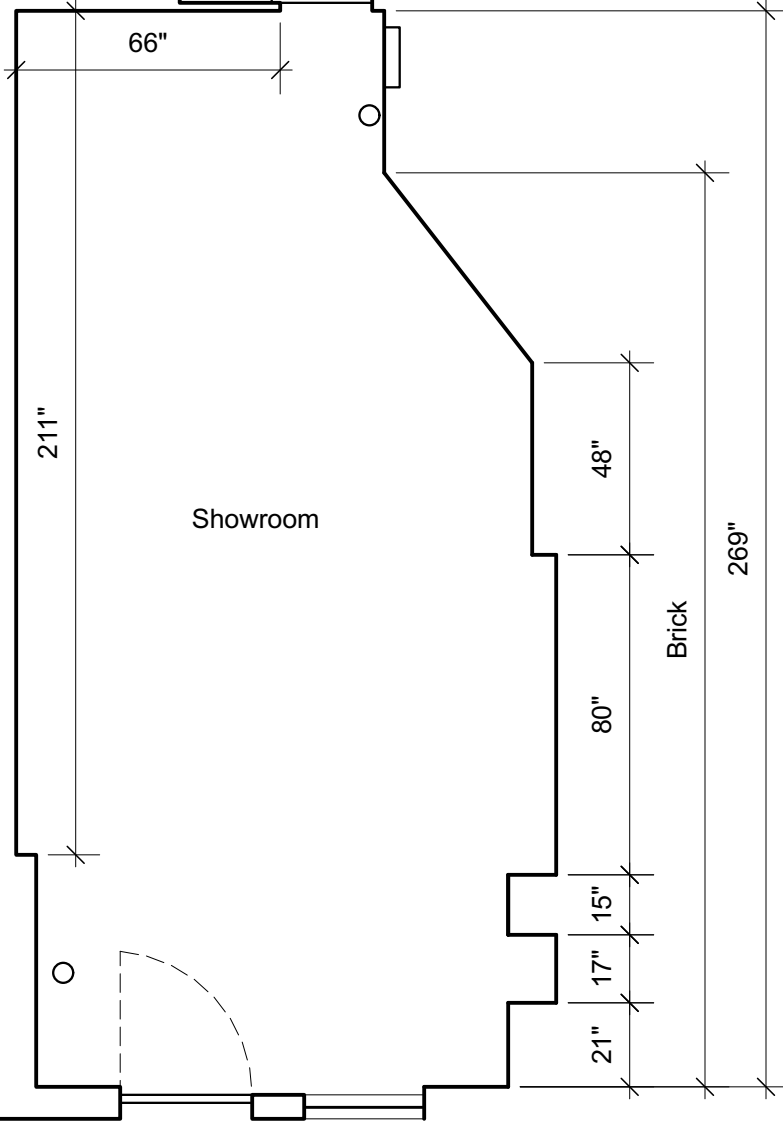

FOR INFORMATIONAL  
PURPOSES ONLY, NOT  
FOR CONSTRUCTION

300 Square Feet

247 Elizabeth Street, NYC 10012  
PARASOL PROJECTS