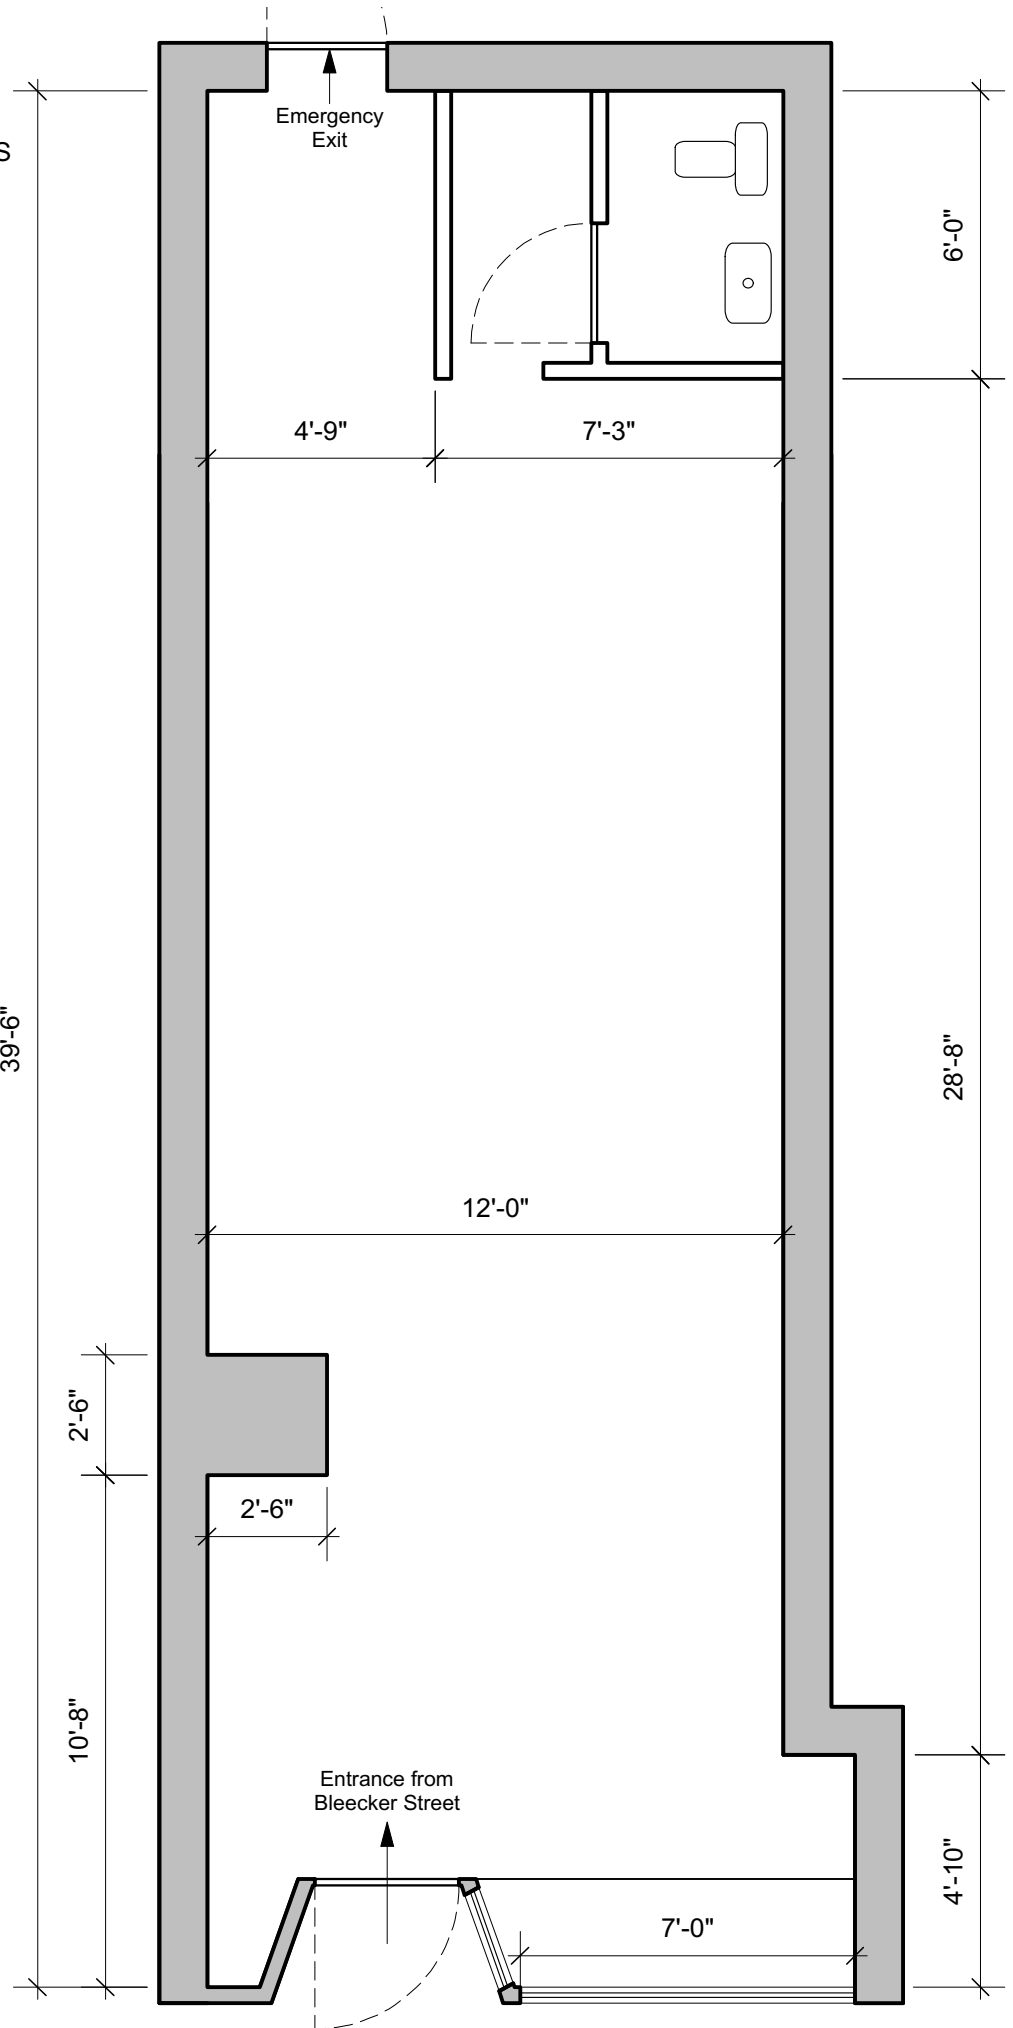

THIS DRAWING IS FOR INFORMATIONAL PURPOSES ONLY. NOT FOR CONSTRUCTION. DIMENSIONS ARE APPROXIMATE.

Area: 500 Sq Ft
Ceiling Height 8'-8"

300 Bleecker Street, NYC
PARASOL PROJECTS