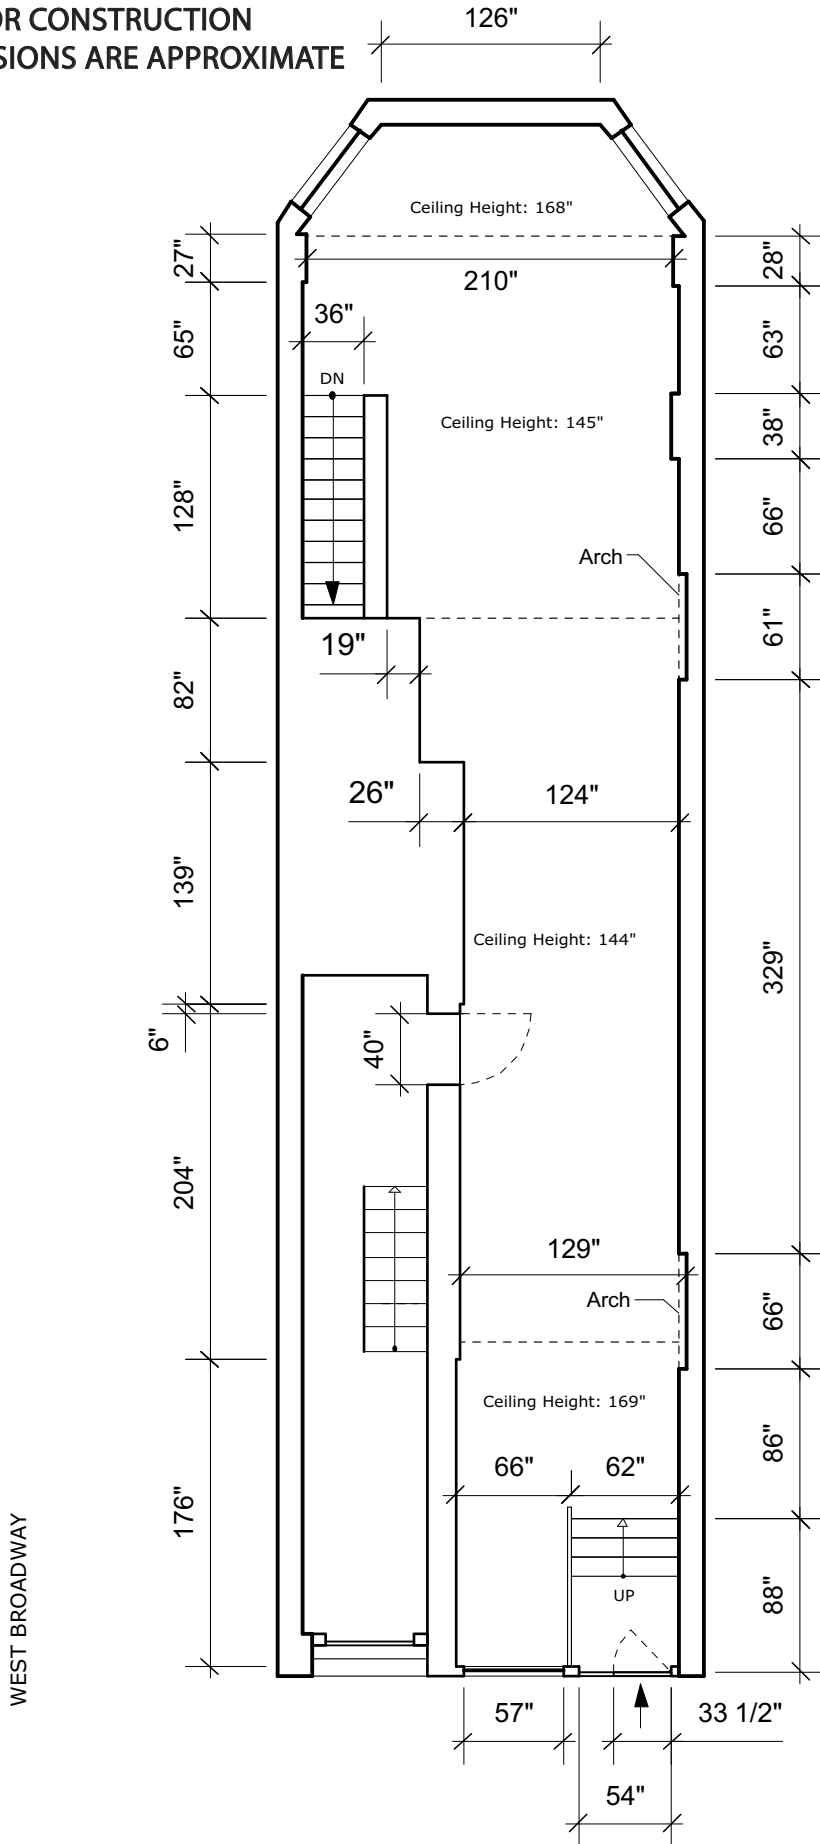

**NOT FOR CONSTRUCTION
DIMENSIONS ARE APPROXIMATE**

Windows:

Height is 80.5" (inside the frame) & glass is 74.25 tall.

The width is 51"

The door is 115" tall. The glass (door) is 74.75" tall by 25" wide.

The other window glass panel is 74.75" tall by 11" wide.