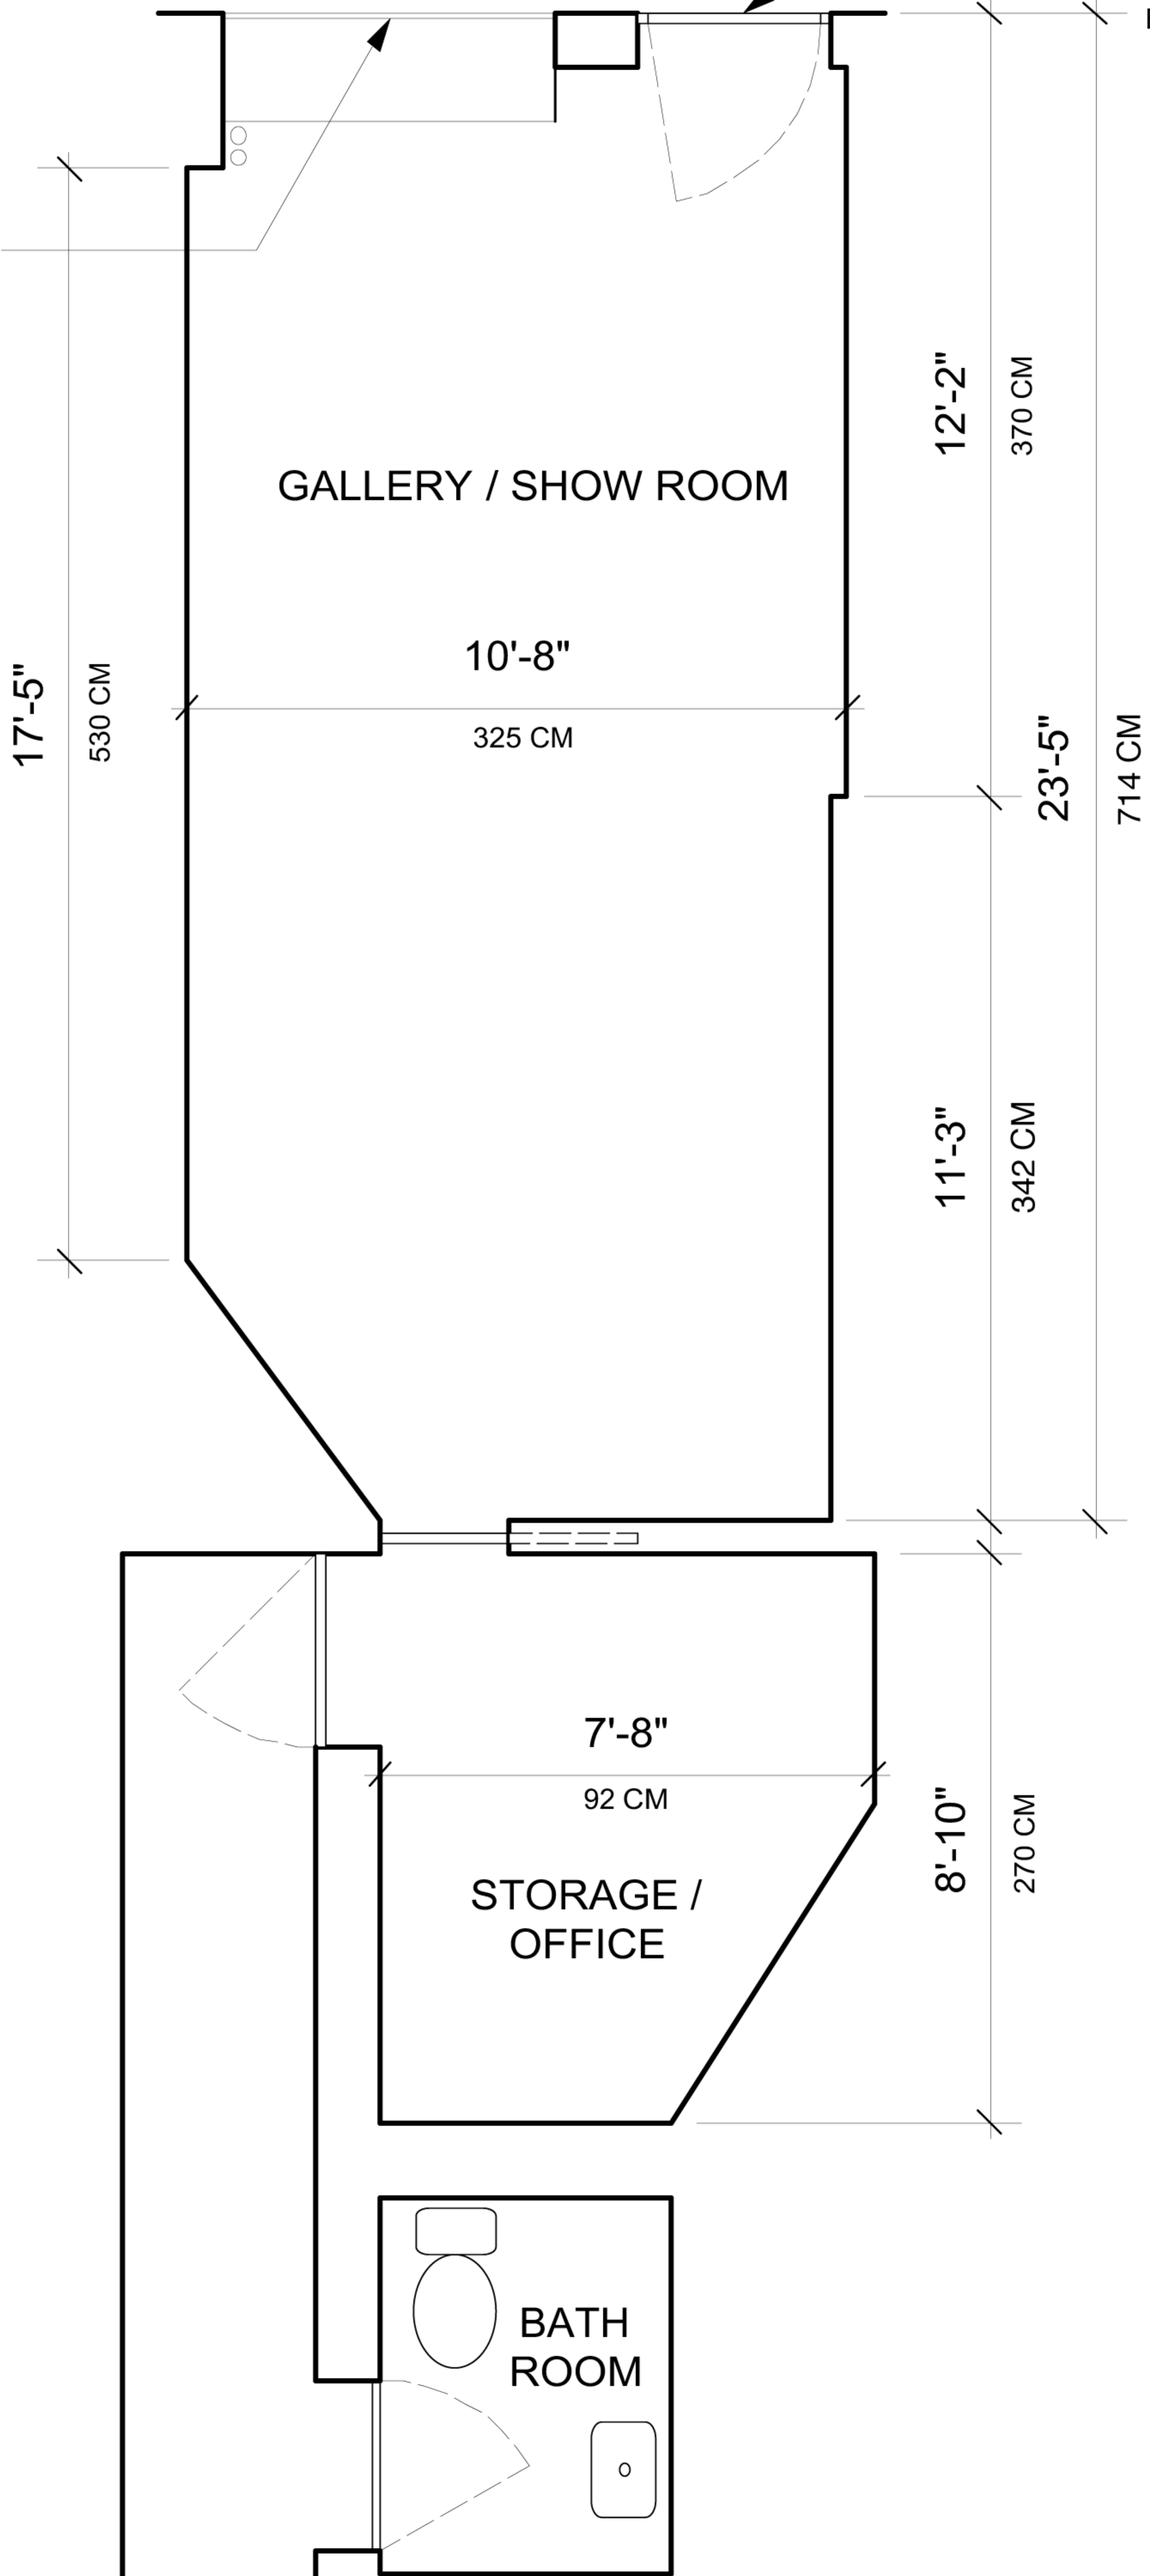

PARASOL PROJECTS
251 ELIZABETH STREET
NEW YORK CITY 10012

ENTRANCE FROM
ELIZABETH STREET

GLASS WINDOW

NOT FOR CONSTRUCTION
FOR INFORMATIONAL PURPOSES ONLY
DIMENSIONS ARE APPROXIMATE.